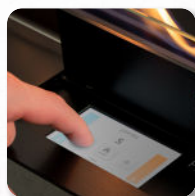

PILLAR

WITH COMET AUTOMATIC BEV[®] BURNER

Net Zero fireplace with the BEV Technology[®]

SUSPENDED DESIGN

A suspended fireplace creates a captivating focal point, blending modern elegance with the cozy warmth of a traditional fire, perfect for enhancing any interior with a unique design.

AUTOMATIC REFILLING

The automatic pump communicates with the device, delivering the necessary amount of fuel. There is no risk of overfilling the tank or spilling the fuel.

MOBILE APP

A fireplace controlled by an app offers the convenience of adjusting flame settings and ambiance remotely, enhancing comfort and ease of use.

REMOTE CONTROL

Easily control your fireplace with the handy remote. You're in charge of the flames. Go for one of 6 flame levels to adjust the ambiance and coziness to your needs.

TOUCH CONTROL PANEL

Experience the ultimate convenience with the LCD touch control panel. Easily adjust the fireplace settings, check fuel levels, or set a shut-off timer. Additionally, the child lock feature ensures safety for the youngest users.

STAR-SHAPED BURNER

A round fireplace with a star-shaped burner offers a mesmerizing and artistic fire display, transforming any space into a visually stunning and inviting atmosphere.

Pillar

Fuel tank capacity	8.8 L
Maximum burn time	17 hours
Maximum heat output	6.6 kW
Minimum room cubature	66 m ³
Flame height regulation	6 stages
Fuel type	bioethanol 95 - 96,6%
Flue	not required
Air change rate	1 space volume per hour
Power supply	230 V
Finish	black powder coating
Materials	steel, galvanized steel, glass
Application	for indoor use only