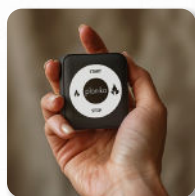

PILLAR

WITH COMET AUTOMATIC BEV[®] BURNER

Net Zero fireplace with the BEV Technology[®]

SUSPENDED DESIGN

A suspended fireplace creates a captivating focal point, blending modern elegance with the cozy warmth of a traditional fire, perfect for enhancing any interior with a unique design.

AUTOMATIC REFILLING

The automatic pump communicates with the device, delivering the necessary amount of fuel. There is no risk of overfilling the tank or spilling the fuel.

MOBILE APP

A fireplace controlled by an app offers the convenience of adjusting flame settings and ambiance remotely, enhancing comfort and ease of use.

REMOTE CONTROL

Easily control your fireplace with the handy remote. You're in charge of the flames. Go for one of 6 flame levels to adjust the ambiance and coziness to your needs.

TOUCH CONTROL PANEL

Experience the ultimate convenience with the LCD touch control panel. Easily adjust the fireplace settings, check fuel levels, or set a shut-off timer. Additionally, the child lock feature ensures safety for the youngest users.

STAR-SHAPED BURNER

A round fireplace with a star-shaped burner offers a mesmerizing and artistic fire display, transforming any space into a visually stunning and inviting atmosphere.

Pillar

Fuel tank capacity	8.8 L
Maximum burn time	17 hours
Maximum heat output	6.6 kW
Minimum room cubature	66 m ³
Flame height regulation	6 stages
Fuel type	bioethanol 95 - 96,6%
Flue	not required
Air change rate	1 space volume per hour
Power supply	230 V
Finish	black powder coating
Materials	steel, galvanized steel, glass
Application	for indoor use only