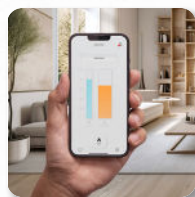

PILLAR

WITH COMET AUTOMATIC BEV[®] BURNER

Net Zero fireplace with the BEV Technology[®]

SUSPENDED DESIGN

A suspended fireplace creates a captivating focal point, blending modern elegance with the cozy warmth of a traditional fire, perfect for enhancing any interior with a unique design.

AUTOMATIC REFILLING

The automatic pump communicates with the device, delivering the necessary amount of fuel. There is no risk of overfilling the tank or spilling the fuel.

MOBILE APP

A fireplace controlled by an app offers the convenience of adjusting flame settings and ambiance remotely, enhancing comfort and ease of use.

REMOTE CONTROL

Easily control your fireplace with the handy remote. You're in charge of the flames. Go for one of 6 flame levels to adjust the ambiance and coziness to your needs.

TOUCH CONTROL PANEL

Experience the ultimate convenience with the LCD touch control panel. Easily adjust the fireplace settings, check fuel levels, or set a shut-off timer. Additionally, the child lock feature ensures safety for the youngest users.

STAR-SHAPED BURNER

A round fireplace with a star-shaped burner offers a mesmerizing and artistic fire display, transforming any space into a visually stunning and inviting atmosphere.

Pillar

Fuel tank capacity	8.8 L
Maximum burn time	17 hours
Maximum heat output	6.6 kW
Minimum room cubature	66 m ³
Flame height regulation	6 stages
Fuel type	bioethanol 95 - 96,6%
Flue	not required
Air change rate	1 space volume per hour
Power supply	230 V
Finish	black powder coating
Materials	steel, galvanized steel, glass
Application	for indoor use only