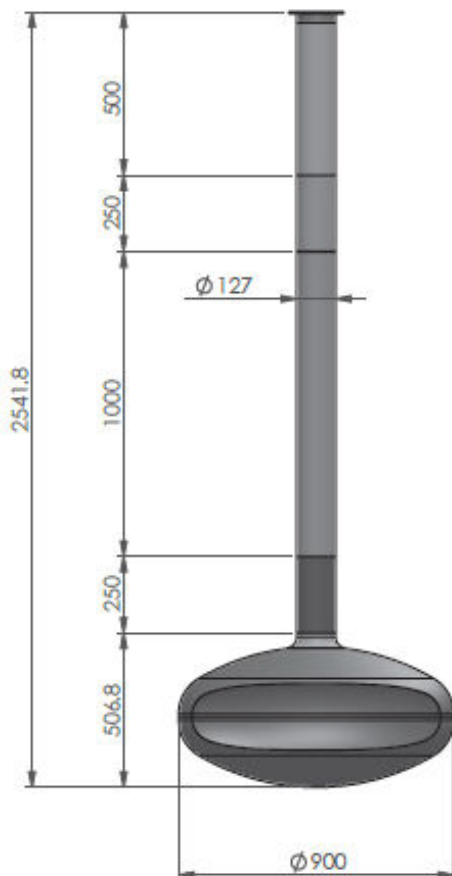

#### CEILING BRACKET & HANGING POLES:

- **Matt Black:** Carbon Steel with High Heat Resistant Black Finish (paint: 70% matt, 30% satin finish)

### DIMENSIONS:

#### ICONIC SHELL:

- Diameter 900 mm
- Height 506.8 mm

##### Hanging Poles

- Diameter 127 mm
- Height 2,000 mm