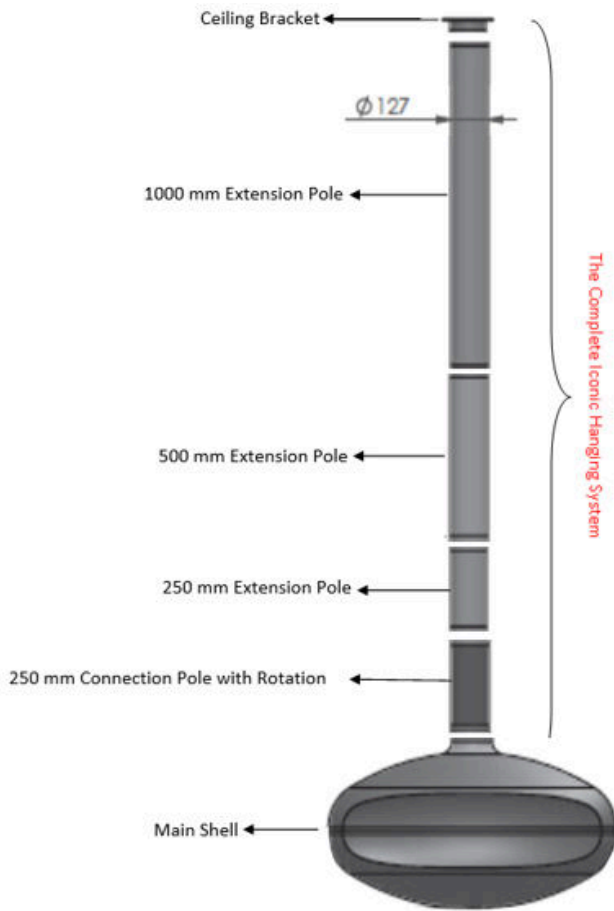

THE ICONIC 900 HANGING SYSTEM – MATT BLACK

Adjustable Hanging Pole in Black and White:

- 360° rotation is possible
- Combination of extension poles for height adjustment
- Full hanging system extension 2035 mm = 203.5 cm

Extension Poles:

- 250 mm connection pole (not optional)
- 250 mm extension pole
- 500 mm extension pole
- 1000 mm extension pole
- 2,541.8 mm = 254.18 cm – full extension (including the Shell)