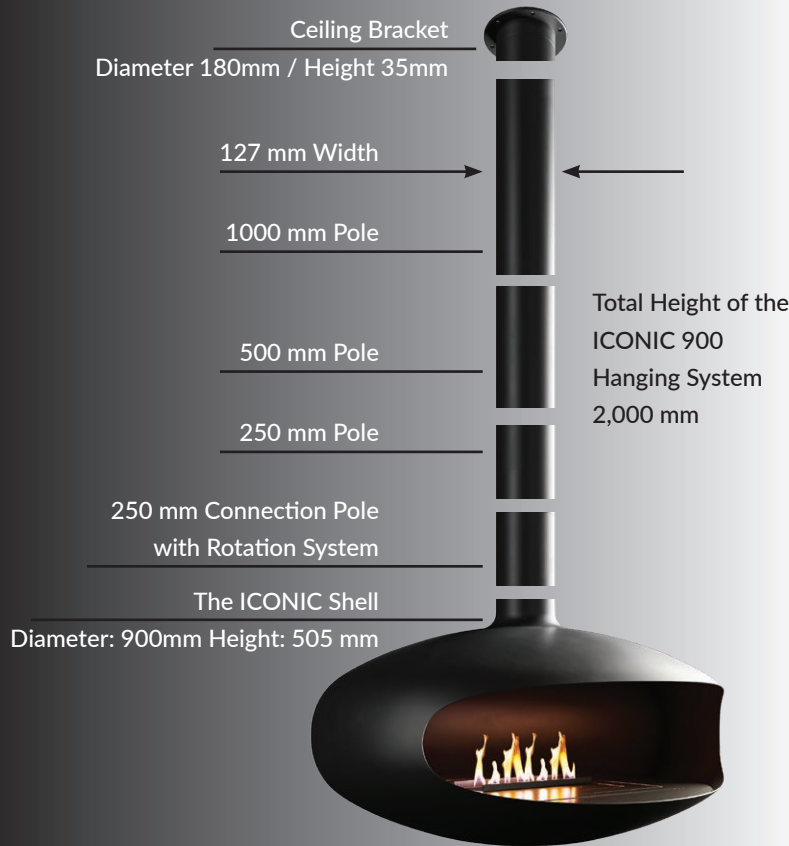

THE ICONIC

ICON  FIRES

The ICONIC 900 Full Model Height 2,542 mm

THE ICONIC

THE HANGING MODEL WITH ROTATION SYSTEM

Innovative 360-Degree Rotation Device for Your Fireplace

Our state-of-the-art rotation device offers the perfect blend of functionality and simplicity, allowing your suspended bioethanol fireplace to rotate a full 360 degrees. This innovative mechanism ensures you can effortlessly direct warmth and ambiance exactly where you want it, enhancing the comfort and aesthetic of your living space.

THE ICONIC

PEDESTAL

The versatile design of the ICONIC allows for a freestanding, portable version, the Pedestal. Enjoy the warmth of the dancing flames all around your home.

FEATURES

- Height of ICONIC Pedestal Pole: 425 mm
- Diameter of ICONIC Pedestal Pole : 127 mm
- Diameter of ICONIC Pedestal Stand Plate : 735 mm